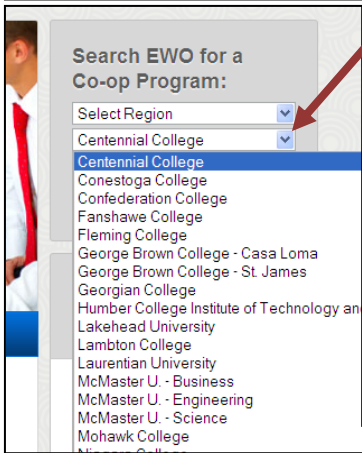

EWO Website Co-op Program Search and Email Option - Visit www.ewo.ca

CLICK list arrow to Search by individual EWO member school – press keyboard [down arrow] to scroll the list

CLICK on the school of interest

CLICK blue [SEARCH] button

Continue above steps to view each school of interest individually – search output will take you to the school’s EWO information page

ENTER keyword to search by program specialization