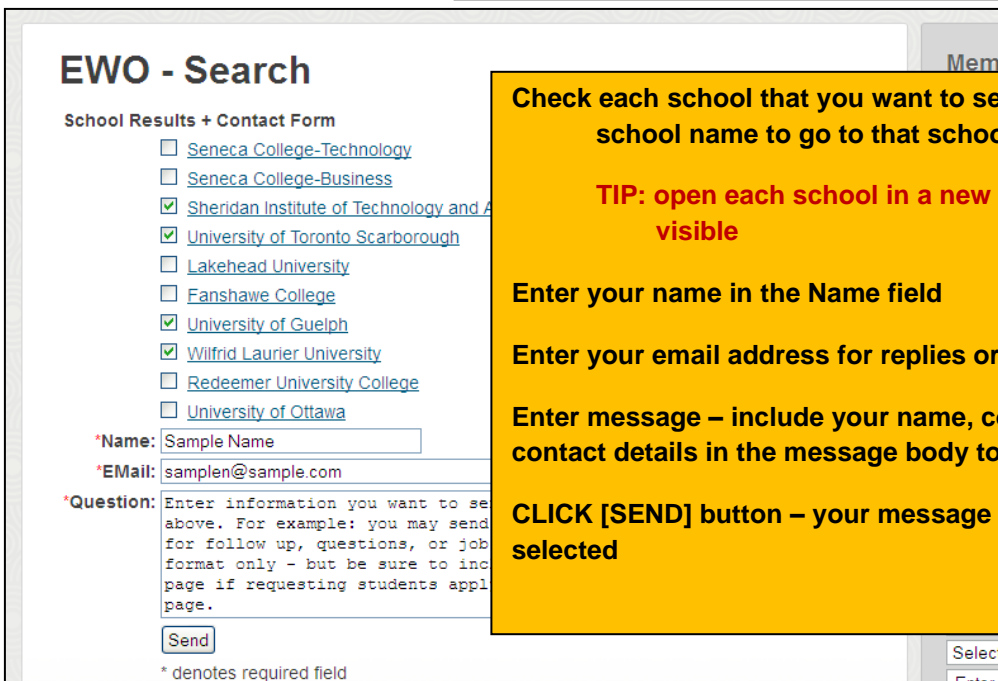

CLICK blue [SEARCH] button

Continue above steps to view each school of interest individually – search output will take you to the school’s EWO information page

ENTER keyword to search by program specialization

Note: The Region can be left blank or select a region first to narrow the search geographically or leave keyword blank to search only by region

CLICK blue [SEARCH] button

Check each school that you want to send a message or click on the school name to go to that schools EWO information page